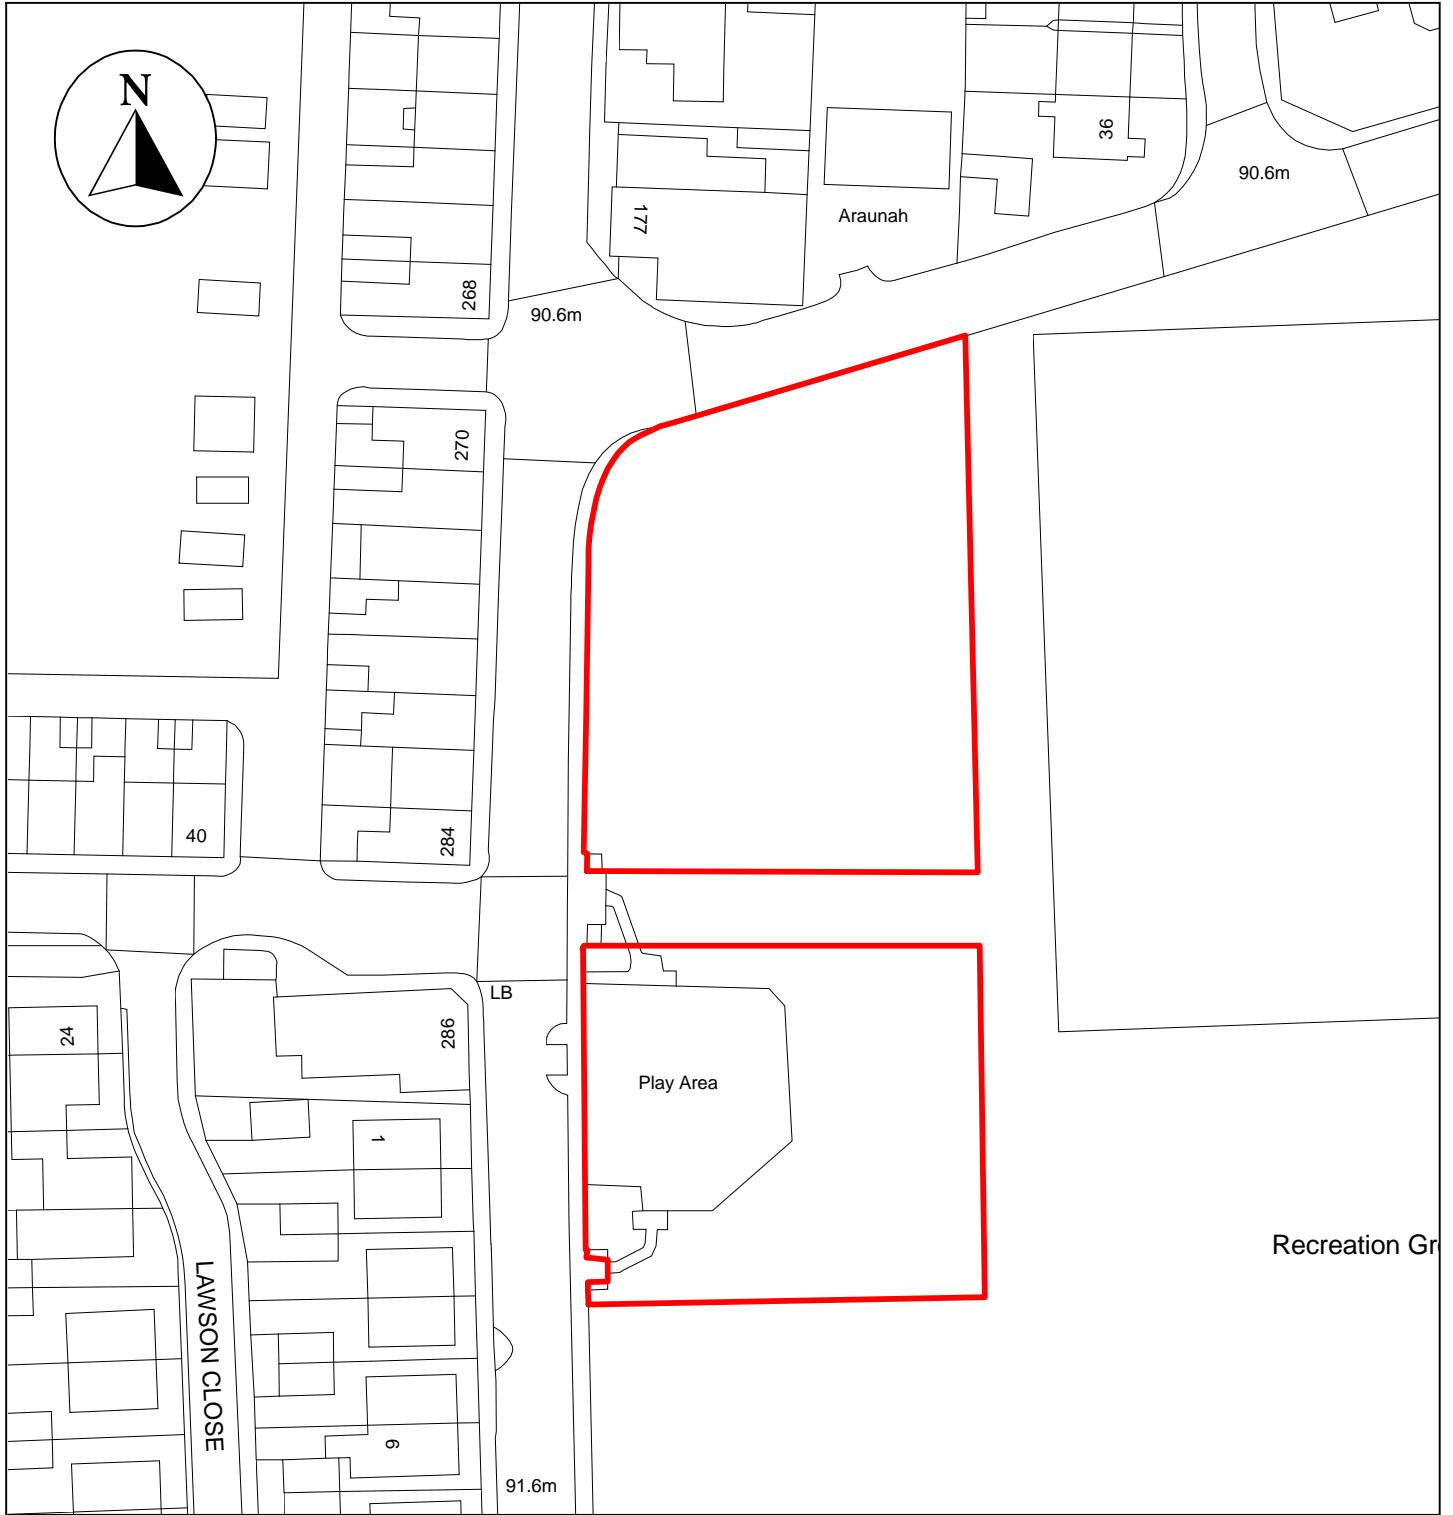

Public Space Protection Order Cumberland Council 2024

ANTI-SOCIAL BEHAVIOUR CRIME AND
POLICING ACT 2014

Kells Play Area, Whitehaven, CA28 9BA

Neighbourhoods
Education and Enforcement
Allerdale House
Workington
CA14 3YJ

Scale: 1 : 750
Date: February 2024

©crown copyright database rights 2024
ordnance survey AC0000861732